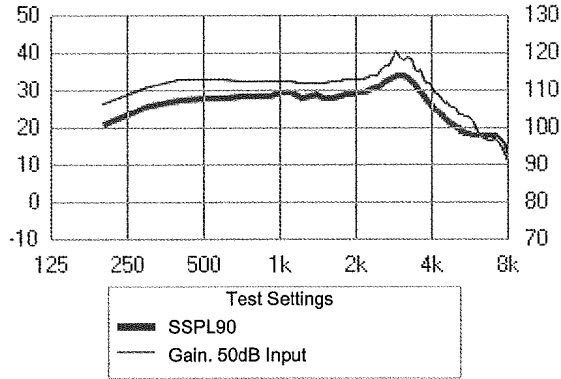

RIGHT

LEFT

Model Passport CIC Omni Power
Serial Number 0907J1AD
Matrix 55/116/00
Shell Style CIC
Battery Size Battery - 10A
Vent Size AOV
Option(s)
Thin EM/6400 - Omni TCoil - Remote Control
Push Switch - Mem Select

Model Passport CIC Omni Power
Serial Number 0907J1AC
Matrix 55/116/00
Shell Style CIC
Battery Size Battery - 10A
Vent Size AOV
Option(s)
Thin EM/6400 - Omni TCoil - Remote Control
Push Switch - Mem Select

TECHNICAL DATA

HFA Gain 48.8 dB
Peak Gain 56.9 dB
HFA OSPL90 109.7 dB
Peak OSPL90 114.2 dB
Noise 22.5 dB
Distortion 500/800/1600 Hz 1.8 % / 1.1 % / 0.8 %
Current Drain 1.29 mA
Frequency Range 200Hz ~ 7100Hz

TECHNICAL DATA

HFA Gain 50.6 dB
Peak Gain 58.5 dB
HFA OSPL90 112.4 dB
Peak OSPL90 116.5 dB
Noise 18.4 dB
Distortion 500/800/1600 Hz 0.9 % / 0.9 % / 1.1 %
Current Drain 1.29 mA
Frequency Range 200Hz ~ 5000Hz

ELECTROACOUSTIC DATA