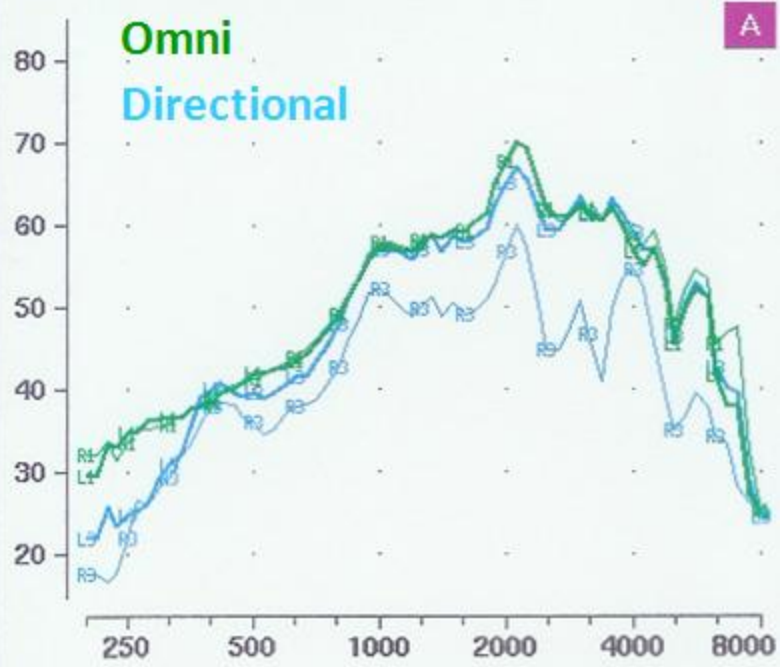

# HIT Directional - Dual view

A

Dual view	Test	Stimulus	Level	Spkr
Graph	1	Dual noise	60	L
Scale		Dual noise	60	R
	2			
Curve Hide / Show	3	Dual noise	60	L
	4	Dual noise	60	R